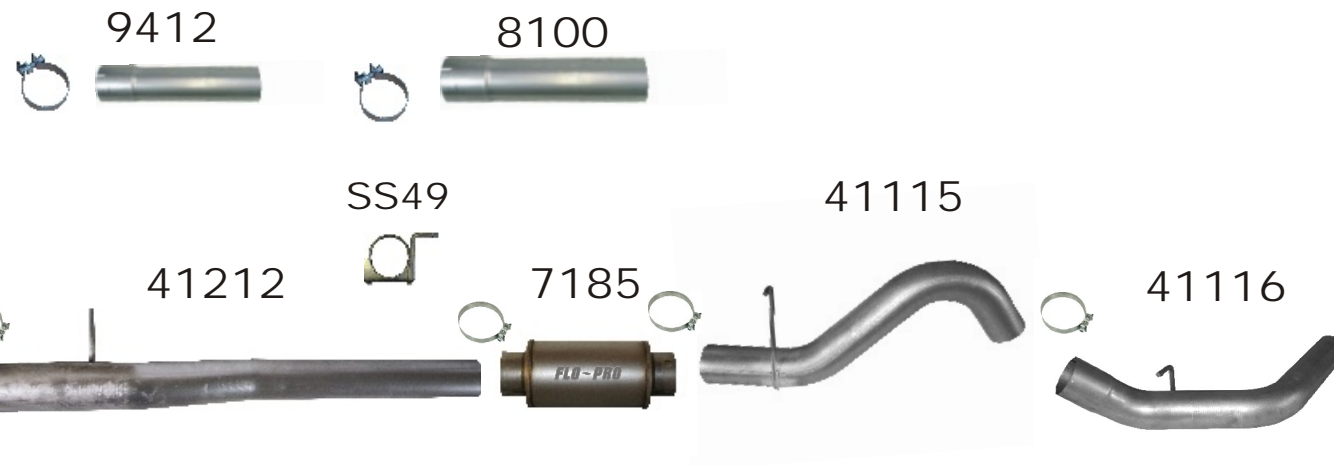

# SS864

2011 GM DURAMAX 6.6L  
4" SINGLE SYSTEM

- 1-41211
- 1-41212
- 1-9412 (CC/SB & CC/LB)
- 1-8100 (CC/LB)
- 1-7185
- 1-41115
- 1-41116
- 6-AS400SS
- 1-SS49

**FLO~PRO**  
**PERFORMANCE EXHAUST**

PICKED BY: \_\_\_\_\_