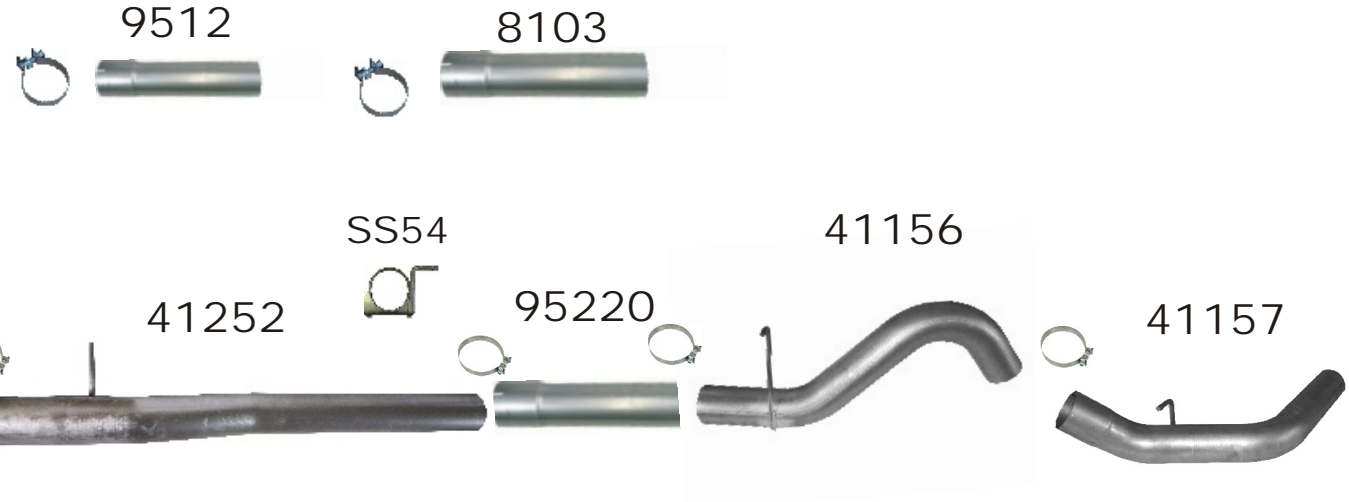

# SS664NM

2011 GM DURAMAX 6.6L

5" SINGLE SYSTEM

- 1-41211
- 1-41252
- 1-9512 (CC/SB & CC/LB)
- 1-8103 (CC/LB)
- 1-95220
- 1-41156
- 1-41157
- 1-AS400SS
- 5-AS500SS
- 1-SS54

**FLO~PRO**  
PERFORMANCE EXHAUST