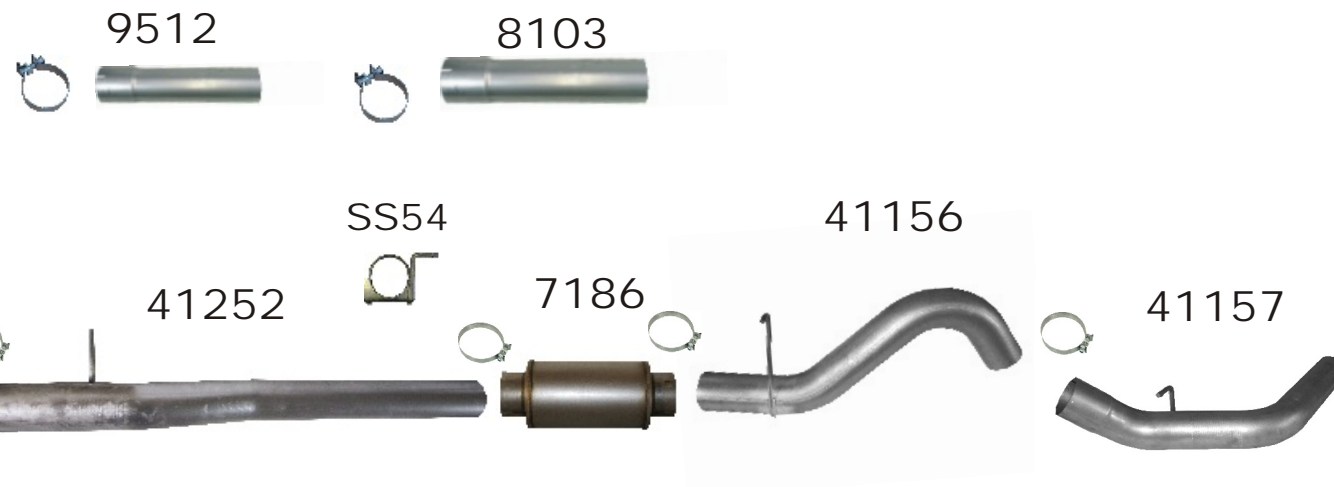

RACE
APPLICATION
ONLY

SS664

2011 GM DURAMAX 6.6L

5" SINGLE SYSTEM

- 1-41211
- 1-41252
- 1-9512 (CC/SB & CC/LB)
- 1-8103 (CC/LB)
- 1-7186
- 1-41156
- 1-41157
- 1-AS400SS
- 5-AS500SS
- 1-SS54

FLO~PRO
PERFORMANCE EXHAUST