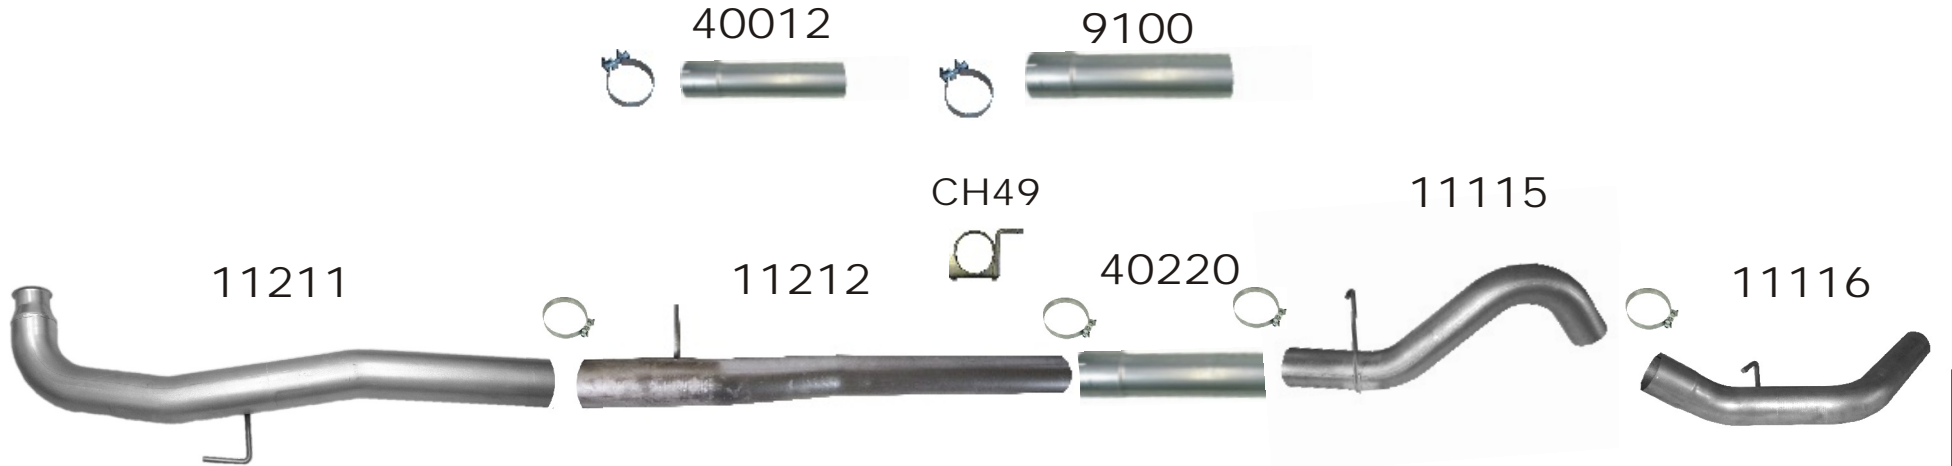

OFF-ROAD
RACE APPLICATION
ONLY

864NM

2011 GM DURAMAX 6.6L

4" SINGLE SYSTEM

- 1-11211
- 1-11212
- 1-40012 (CC/SB & CC/LB)
- 1-9100 (CC/LB)
- 1-40220
- 1-11115
- 1-11116
- 6-AS400
- 1-CH49

FLO~PRO
PERFORMANCE EXHAUST