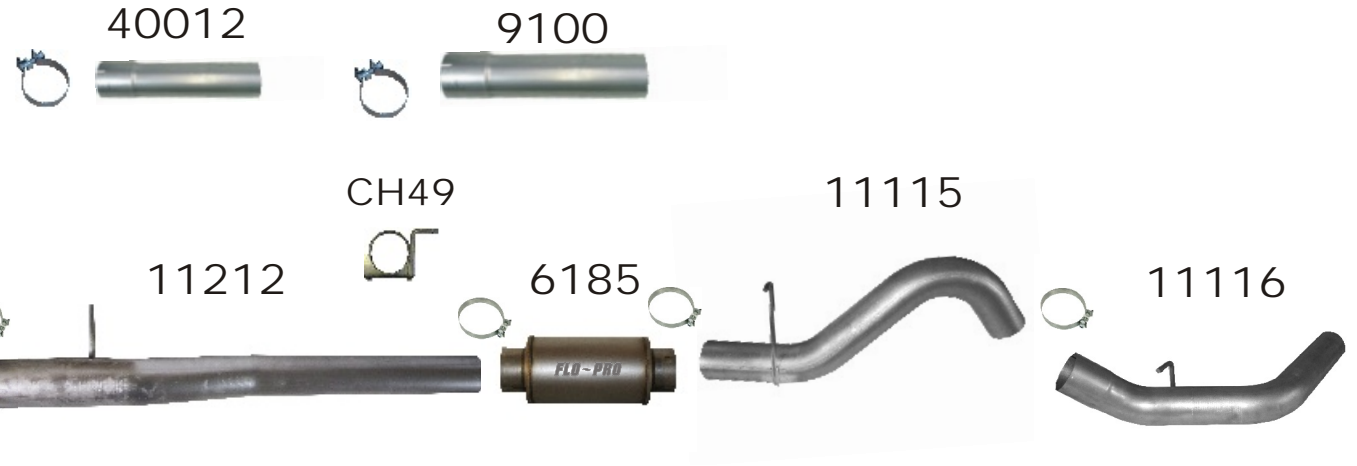

RACE
APPLICATION
ONLY

864

2011 GM DURAMAX 6.6L
4" SINGLE SYSTEM

- 1-11211
- 1-11212
- 1-40012 (CC/SB & CC/LB)
- 1-9100 (CC/LB)
- 1-6185
- 1-11115
- 1-11116
- 6-AS400
- 1-CH49

FLO~PRO
PERFORMANCE EXHAUST

PICKED BY: _____