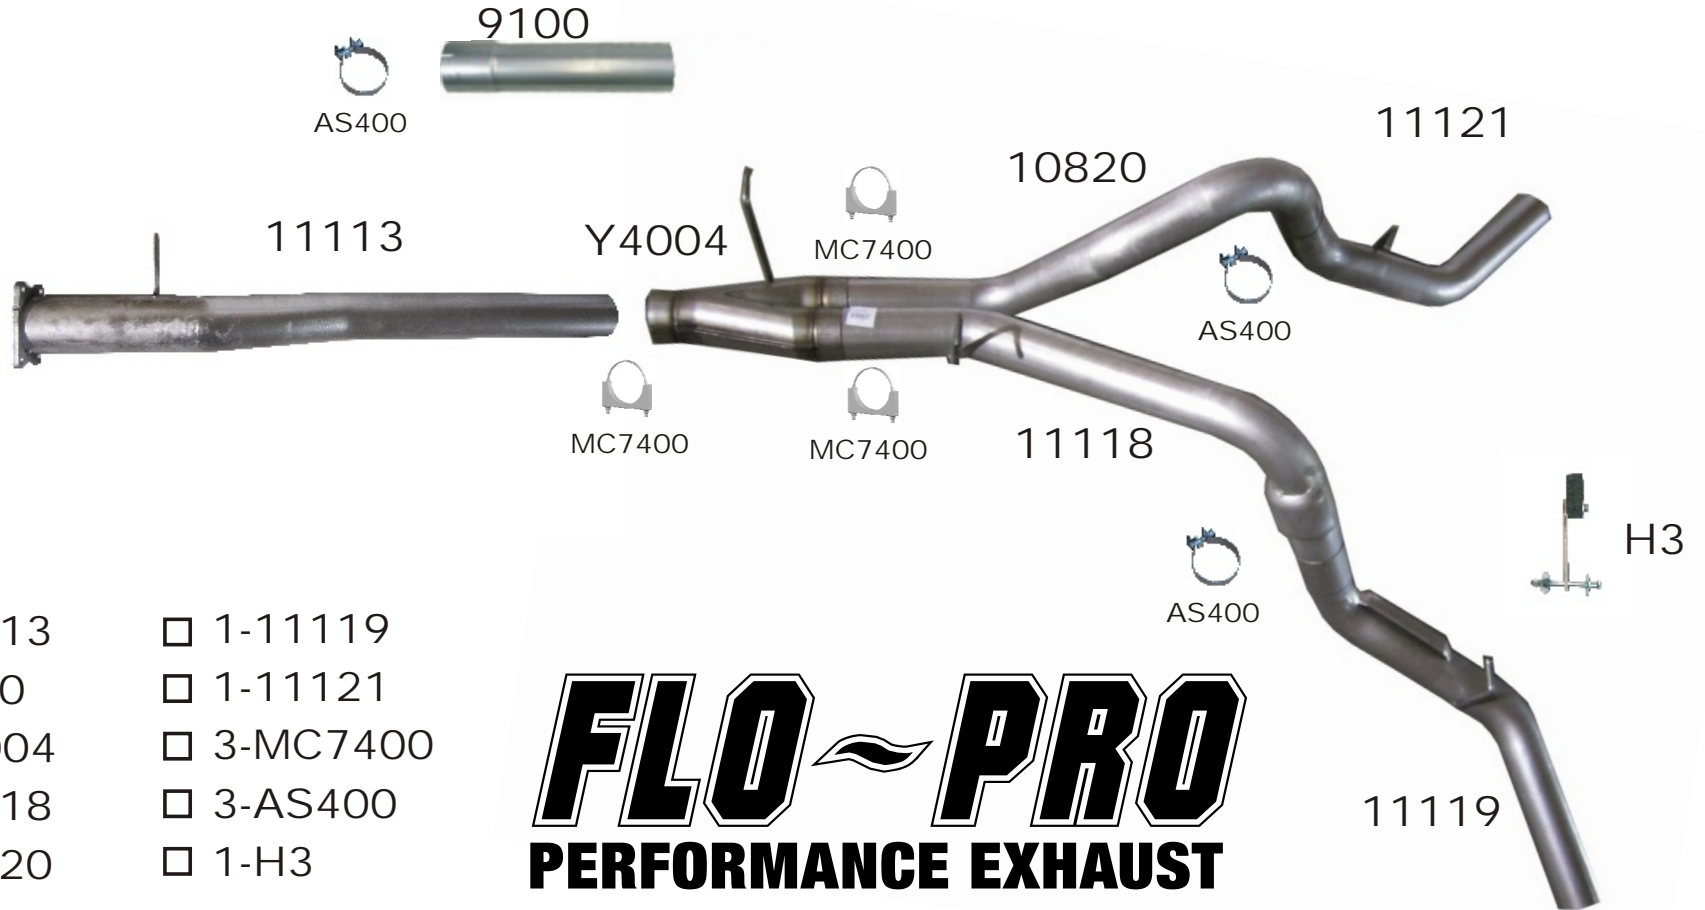

# 761

2011 GM DURAMAX 6.6L  
4" CAT BACK DUAL SYSTEM

- 1-11113
- 1-9100
- 1-Y4004
- 1-11118
- 1-10820
- 1-11119
- 1-11121
- 3-MC7400
- 3-AS400
- 1-H3

**FLO~PRO**  
PERFORMANCE EXHAUST

PICKED BY: \_\_\_\_\_