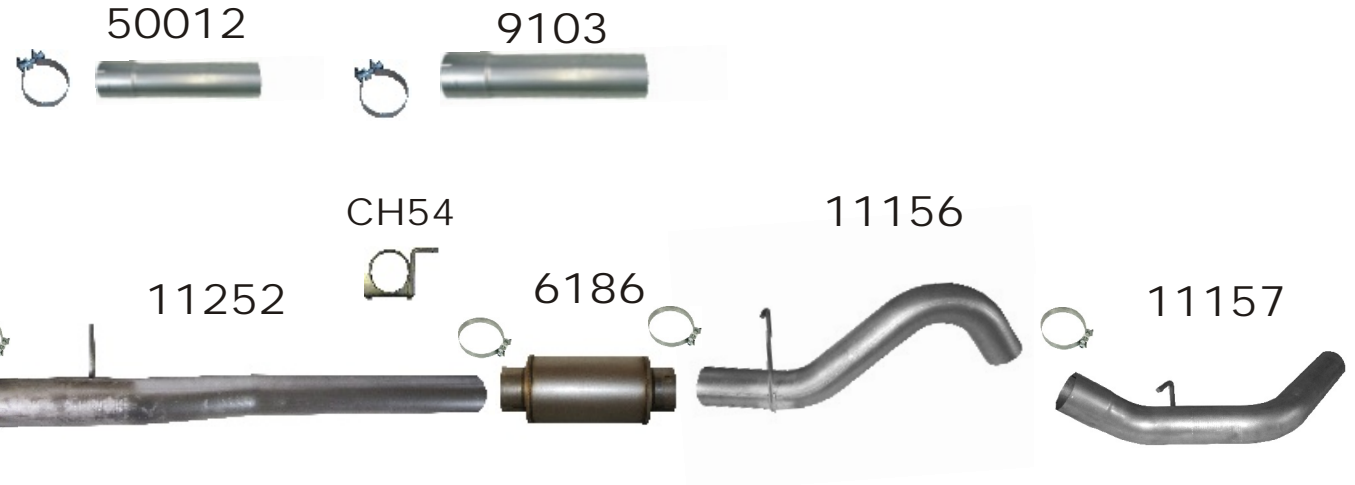

RACE
APPLICATION
ONLY

664

2011 GM DURAMAX 6.6L
5" SINGLE SYSTEM

- 1-11211
- 1-11252
- 1-50012 (CC/SB & CC/LB)
- 1-9103 (CC/LB)
- 1-6186
- 1-11156
- 1-11157
- 1-AS400
- 5-AS500
- 1-CH54

FLO~PRO
PERFORMANCE EXHAUST