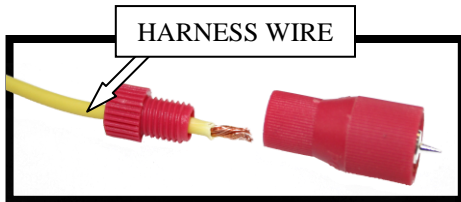

Click here to: [Check out the installation video on YouTube!](#) Or type into YouTube: Install Video - BD APPS Noise Isolator

**1994-95 Dodge Vehicles**

**PCM Located on the passenger side firewall**

**1996-2003 Dodge Vehicles**

**2004-05 Dodge Vehicles**

APPS WIRING			
Year	Pin #	OEM Wire Color	Computer Conn. #
1994-95	22	Orange/Dark Blue	
1996-03	23	Orange/Dark Blue	C1
2004	14	Brown/White	60 pin
2005	18	Brown/White	60 pin

Connect the apps filter to the specified wire using the supplied Posi-Tap™. Connect the ring terminal on the apps filter to the nearest ground point.