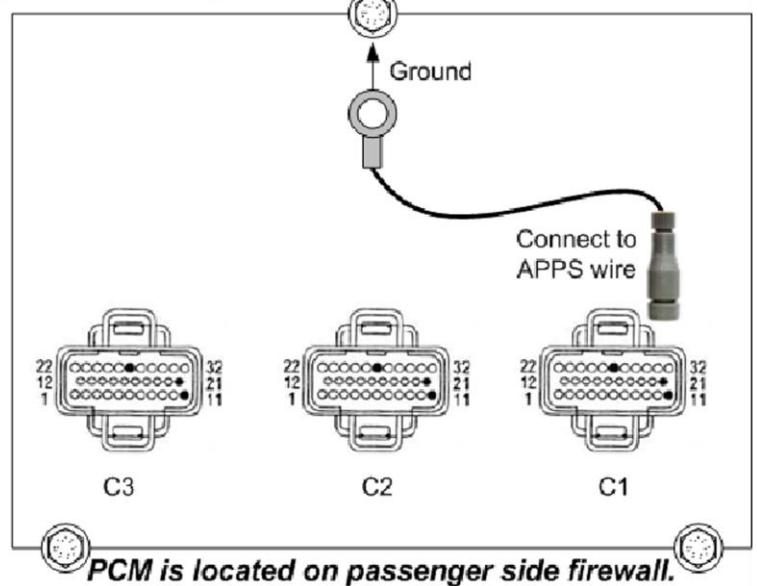

Click here to: [Check out the installation video on YouTube!](#) Or type into YouTube: Install Video - BD APPS Noise Isolator

**1994-95 Dodge Vehicles**

**PCM Located on the passenger side firewall**

**1996-2003 Dodge Vehicles**

**2004-05 Dodge Vehicles**

APPS WIRING			
Year	Pin #	OEM Wire Color	Computer Conn. #
1994-95	22	Orange/Dark Blue	
1996-03	23	Orange/Dark Blue	C1
2004	14	Brown/White	60 pin
2005	18	Brown/White	60 pin

Connect the apps filter to the specified wire using the supplied Posi-Tap™. Connect the ring terminal on the apps filter to the nearest ground point.