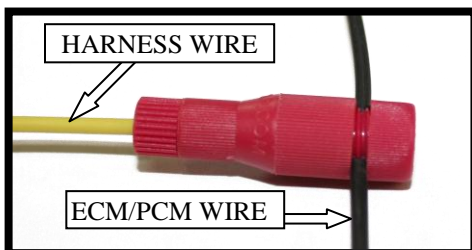

Click here to: [Check out the installation video on YouTube!](#) Or type into YouTube: Install Video - BD APPS Noise Isolator

**1994-95 Dodge Vehicles**

**PCM Located on the passenger side firewall**

**1996-2003 Dodge Vehicles**

**2004-05 Dodge Vehicles**

APPS WIRING			
Year	Pin #	OEM Wire Color	Computer Conn. #
1994-95	22	Orange/Dark Blue	
1996-03	23	Orange/Dark Blue	C1
2004	14	Brown/White	60 pin
2005	18	Brown/White	60 pin

Connect the apps filter to the specified wire using the supplied Posi-Tap™. Connect the ring terminal on the apps filter to the nearest ground point.