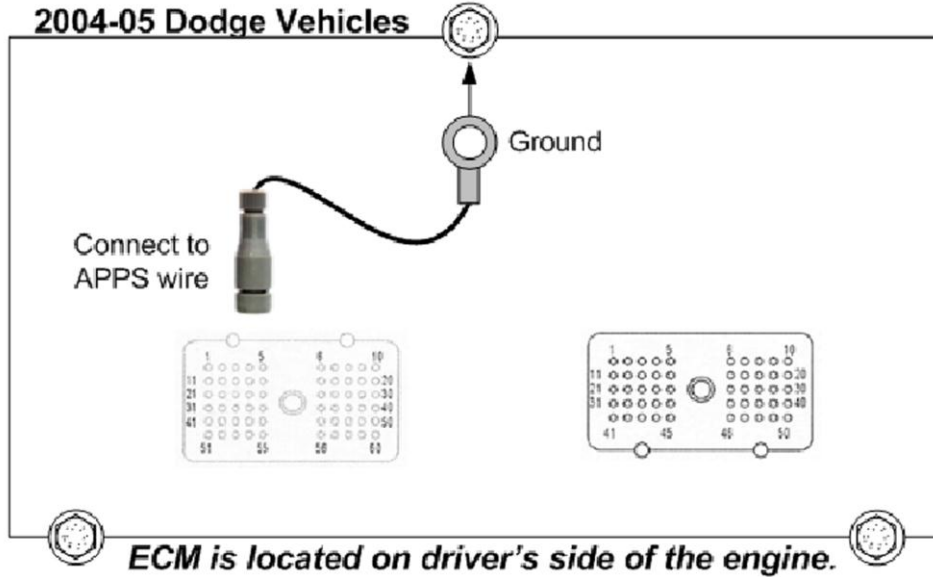

Click here to: [Check out the installation video on YouTube!](#) Or type into YouTube: Install Video - BD APPS Noise Isolator

**1994-95 Dodge Vehicles**

**PCM Located on the passenger side firewall**

**1996-2003 Dodge Vehicles**

**2004-05 Dodge Vehicles**

APPS WIRING			
Year	Pin #	OEM Wire Color	Computer Conn. #
1994-95	22	Orange/Dark Blue	
1996-03	23	Orange/Dark Blue	C1
2004	14	Brown/White	60 pin
2005	18	Brown/White	60 pin

Connect the apps filter to the specified wire using the supplied Posi-Tap™. Connect the ring terminal on the apps filter to the nearest ground point.